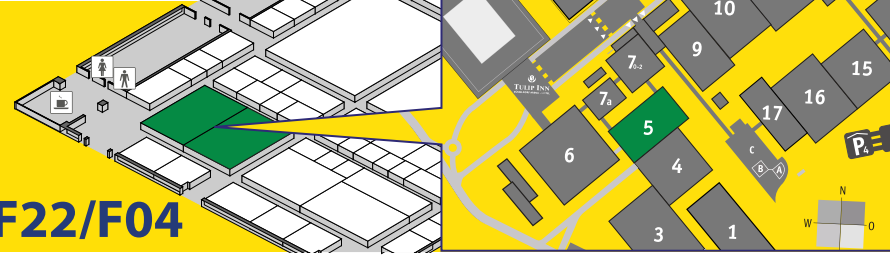

**interpack**  
PROCESSING & PACKAGING

4 TO 10 MAY 2023  
**DÜSSELDORF**

Our Stand  
**Hall 5**  
**STAND F22/F04**

**WP 020**

**Tecno Pack**  
PACKAGING MACHINES

**WRAP AROUND CASE PACKER**

WP 020 Wrap Around case packer.