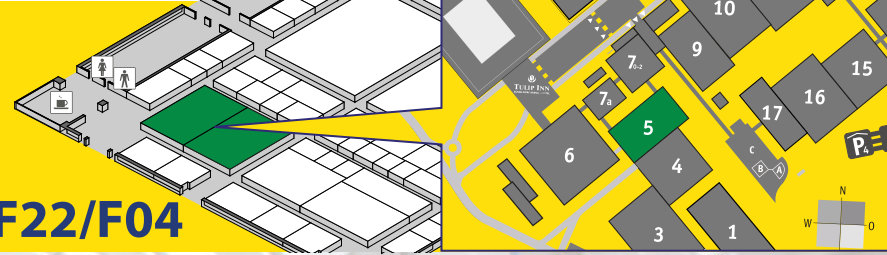

**Thanks for your Attention.
See you in Düsseldorf.**