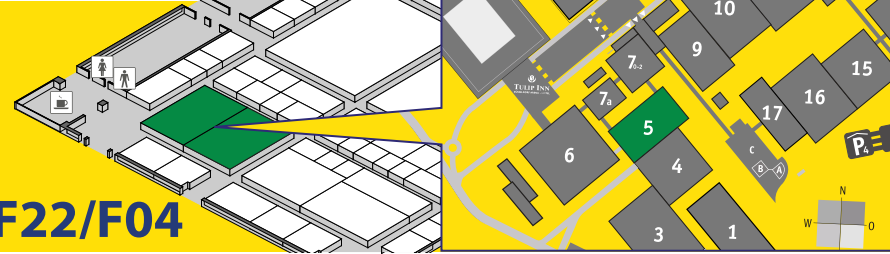

GSP 55 S

HORIZONTAL WRAPPER

GSP 55 S electronic horizontal flow pack machine.

GSP 55 S macchina confezionatrice orizzontale flow pack elettronica.